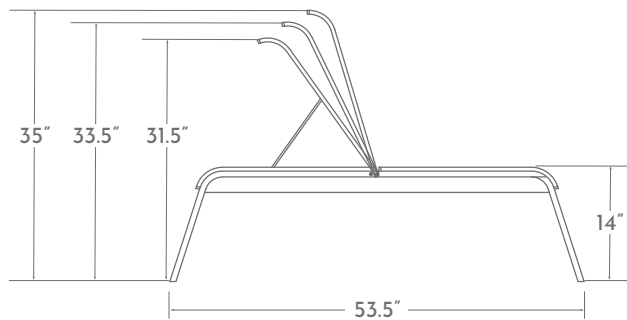

DIMENSIONS

L 52.5" (133.35cm)

W 27" (68.58cm)

H 35" (88.9cm)

SH 14" (35.56cm)

SIDE VIEW

FRONT VIEW

DESCRIPTION