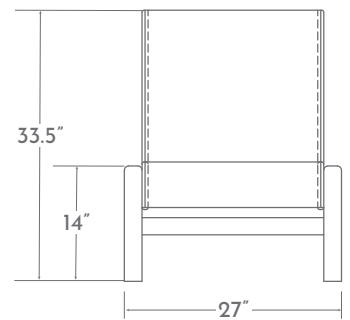

DIMENSIONS

L 52.5" (133.35cm)

W 27" (68.58cm)

H 35" (88.9cm)

SH 14" (35.56cm)

SIDE VIEW

FRONT VIEW

DESCRIPTION