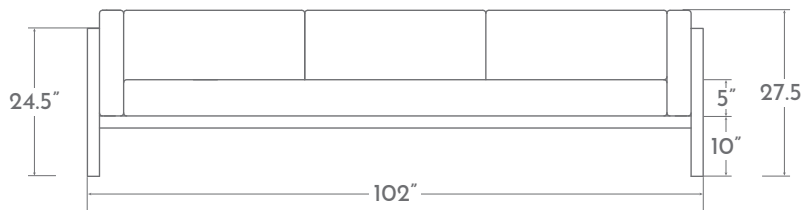

DIMENSIONS

- L 102" (259.08cm)
- D 32" (81.28cm)
- H 27.5" (69.85cm)
- SH 15" (38.1cm)
- SD 25" (63.5cm)
- AH 24.5" (62.23cm)

FRONT VIEW

SIDE VIEW

DESCRIPTION

Powder coated aluminum frame. Seat and back cushions included. 6" Seat cushion with a 4" Back Cushion. Outdoor reticulated foam. Commercial upholstery. Seat and back are same fabric, unless otherwise specified. Throw pillows N/I.