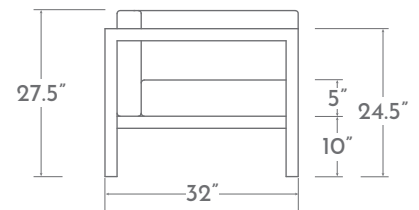

DIMENSIONS

- L 102" (259.08cm)
- D 32" (81.28cm)
- H 27.5" (69.85cm)
- SH 15" (38.1cm)
- SD 25" (63.5cm)
- AH 24.5" (62.23cm)

FRONT VIEW

SIDE VIEW

DESCRIPTION

Powder coated aluminum frame. Seat and back cushions included. 6" Seat cushion with a 4" Back Cushion. Outdoor reticulated foam. Commercial upholstery. Seat and back are same fabric, unless otherwise specified. Throw pillows N/I.