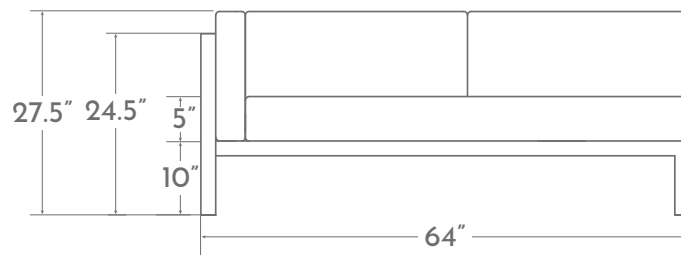

DIMENSIONS

- L 64"(162.5cm)
- D 32"(81.28cm)
- H 27.5"(69.85cm)
- SH 15"(38.1cm)
- SD 25"(63.5cm)
- AH 24.5"(62.23cm)

FRONT VIEW

SIDE VIEW

DESCRIPTION

Powder coated aluminum frame. Seat and back cushions included. 6" Seat cushion with a 4" Back Cushion. Outdoor reticulated foam. Commercial upholstery. Seat and back are same fabric, unless otherwise specified. Throw pillows N/I.