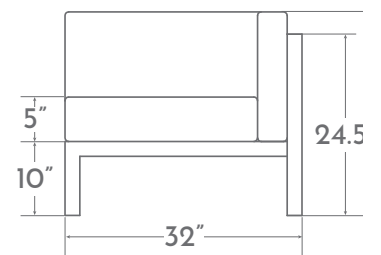

DIMENSIONS

- L 64"(162.5cm)
- D 32"(81.28cm)
- H 27.5"(69.85cm)
- SH 15"(38.1cm)
- SD 25"(63.5cm)
- AH 24.5"(62.23cm)

FRONT VIEW

SIDE VIEW

DESCRIPTION

Powder coated aluminum frame. Seat and back cushions included. 6" Seat cushion with a 4" Back Cushion. Outdoor reticulated foam. Commercial upholstery. Seat and back are same fabric, unless otherwise specified. Throw pillows N/I.