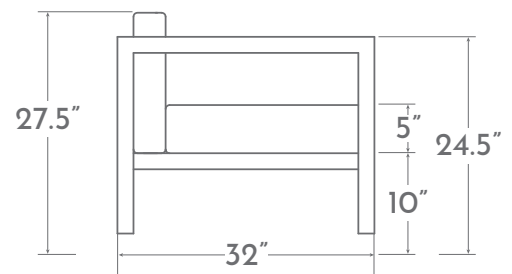

SIDE VIEW

DESCRIPTION

Powder coated aluminum frame. Seat and back cushions included. 5" Seat cushion with a 5" Back Cushion. Outdoor reticulated foam. Commercial upholstery. Seat and back are same fabric, unless otherwise specified. Throw pillows N/I.

MATERIALS

FRAME

CUSHION

Pricing includes select Sunbrella fabrics. See swatches online at Sunbrella.com. Or specify your own COM materials for unlimited creativity. Fabric featured in the image is Sunbrella's In and Out European Collection.