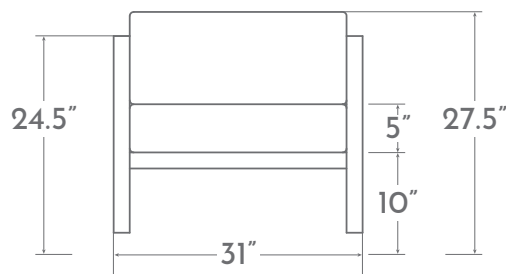

DIMENSIONS

- L 31" (78.74cm)
- D 32" (81.28cm)
- H 27.5" (69.85cm)
- SH 15" (38.1cm)
- SD 25" (63.5cm)
- AH 24.5" (62.23cm)

FRONT VIEW

SIDE VIEW

DESCRIPTION

Powder coated aluminum frame. Seat and back cushions included. 5" Seat cushion with a 5" Back Cushion. Outdoor reticulated foam. Commercial upholstery. Seat and back are same fabric, unless otherwise specified. Throw pillows N/I.

MATERIALS

FRAME

CUSHION

Pricing includes select Sunbrella fabrics. See swatches online at Sunbrella.com. Or specify your own COM materials for unlimited creativity. Fabric featured in the image is Sunbrella's In and Out European Collection.