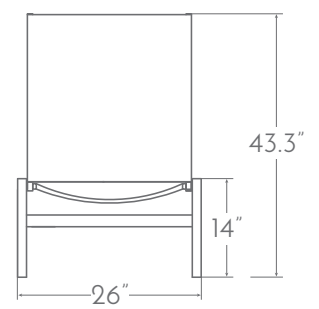

DIMENSIONS

L 79.9"(202.9cm)

W 26"(66.04cm)

H 43.3"(109.9cm)

SH 14"(35.56cm)

SIDE VIEW

FRONT VIEW

DESCRIPTION

Powder coated aluminum frame with synthetic sling; foot caps and/or nylon glides. Stackable.

MATERIALS

FRAME

SLING