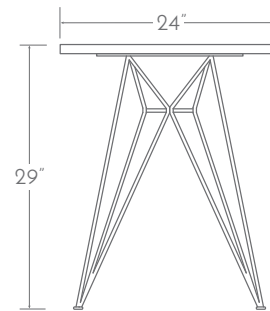

DIMENSIONS

W 24" (60.96cm)

D 30" (76.2cm)

H 29" (73.66cm)

FRONT VIEW

SIDE VIEW

DESCRIPTION

Solid natural teak wood with 304 Stainless Steel. Nylon footcaps.