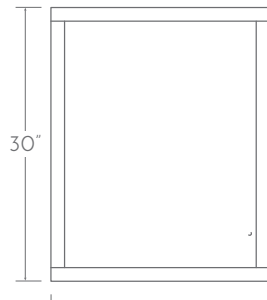

DIMENSIONS

W 24" (60.96cm)

D 30" (76.2cm)

H 29" (73.66cm)

FRONT VIEW

SIDE VIEW

DESCRIPTION

Solid natural teak wood with 304 Stainless Steel. Nylon footcaps.